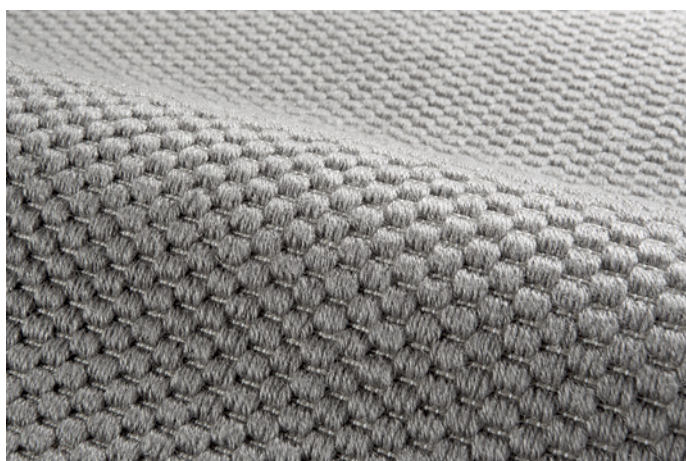

# LINEN BASKET

## Description

A timeless and pure natural appearance brought to life by using the best quality linen fibers. It results in a beautiful pearl like luster in a elegant flat weave.

## Technical Data

<b>Production method</b>	Wilton woven flat weave	
<b>Composition</b>	100% linen	
<b>Composition back</b>	jute - cotton/polyester	
<b>Roll width</b>	400 cm	13' 2"
<b>Pile height</b>	1 mm	0,04"
<b>Total height</b>	3 mm	0,12"
<b>Pile weight</b>	1000 g/m <sup>2</sup>	29,5 oz/yd <sup>2</sup>
<b>Total weight</b>	2050 g/m <sup>2</sup>	60,48 oz/yd <sup>2</sup>