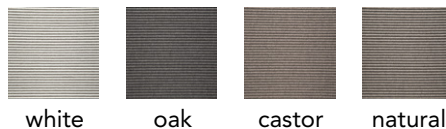

NEW FRANCO BELGE
FLOOR COVERING LUXURY

SIERRA

Description

This flat-woven ribbed loop – a combination of wool warp and linen weft – is as simple as it is elegant. Its thickly woven wool structure gives Sierra a warm and natural look.

Fitting & maintenance

We recommend stretched fitting on a quality underlay carpet by a professional installer.

Detailed fitting and maintenance information is available at www.nfb.be.

Special attention

Take special care if you make joints, the structure of the design can make them more visible.

Available Colors

white

oak

castor

natural